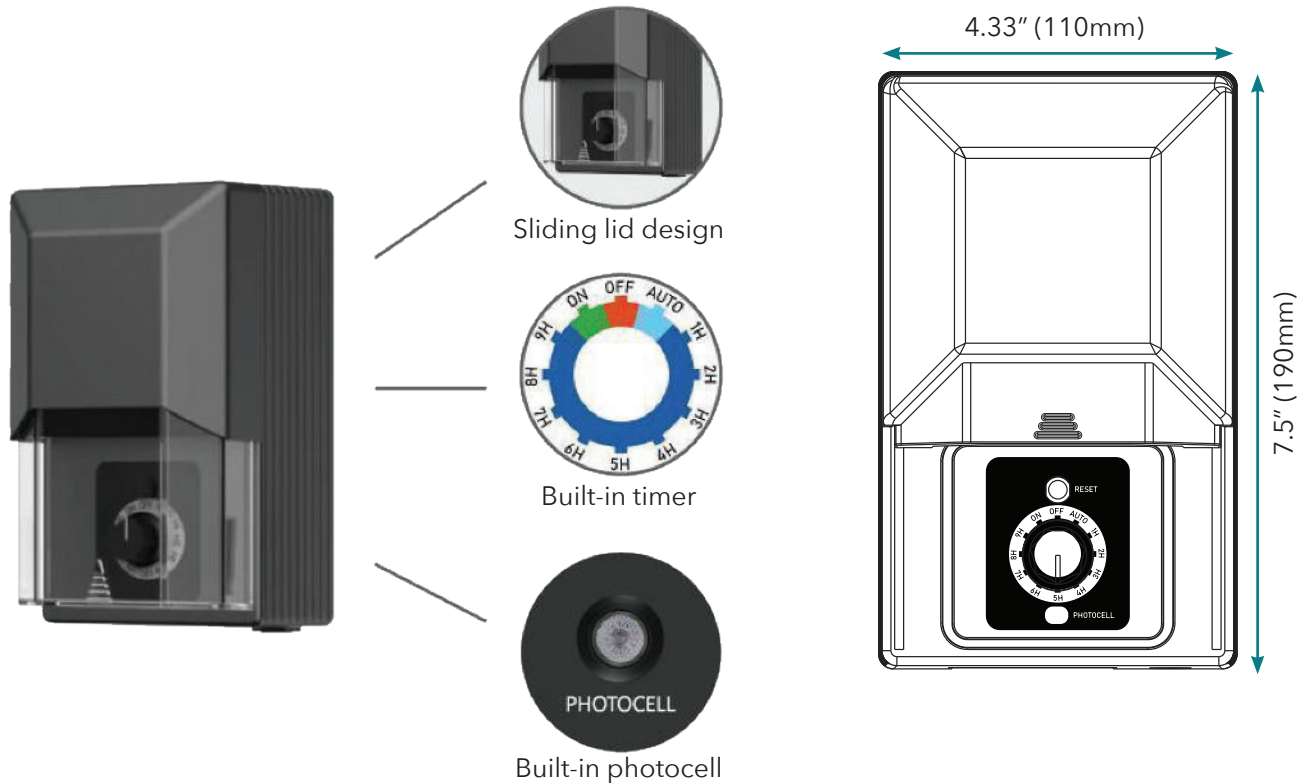

100W transformer for landscape applications.

**Features:**

- Built-in mechanical timer & photocell
- Transparent sliding lid design
- Overload protection
- 72" SJT(W) cable, heavy gauge, grounded and water resistant power cord with molded plug
- IP 65 weatherproof
- 50,000 hour life
- 5 year limited warranty

**Specifications**

Power	100W
Input Voltage	120V AC
Output Voltage	12V AC
Max Output Current	8.5A
Limited Warranty	5 years
Approvals	cETLus

**Ordering Codes:**

ACC-TR-100W

Project		Type	
Date		Contact	
Notes			