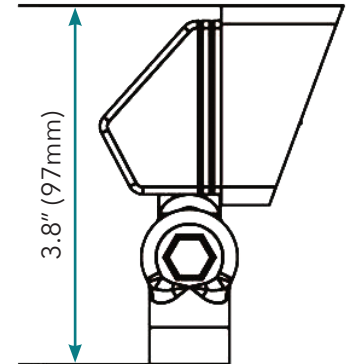

Revolutionize your outdoor lighting with our Mini Flood Light, offering adjustable wattage, empowering you to create the perfect illumination for any occasion or setting.

Features:

- 120° beam spread
- Adjustable wattage 1-5W
- Precision machined from solid brass casting
- Wet location listed
- Finish: Black
- Temperature rating: -20°C-+40°C
- 85 CRI
- 50,000 hour life
- 5 year limited warranty

Specifications

Color Temperature	3000K
Input Voltage	12V AC/DC
Power Consumption (W)	1-5W
Lumens	400LM
Lens	Clear
CRI	85
Life Span (hours)	50,000
Beam Angle	120°
Limited Warranty	5 years
Approvals	cETLus