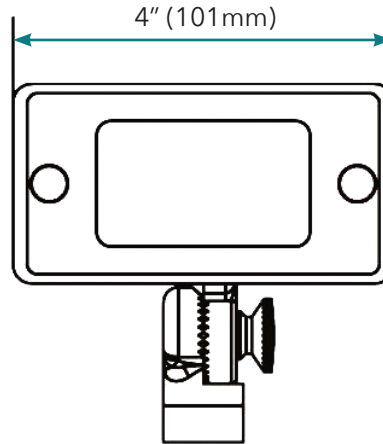

Revolutionize your outdoor lighting with our Mini Flood Light, offering adjustable wattage, empowering you to create the perfect illumination for any occasion or setting.

Features:

- 120° beam spread
- Adjustable wattage 1-5W
- Precision machined from solid brass casting
- Wet location listed
- Finish: Black
- Temperature rating: -20°C-+40°C
- 85 CRI
- 50,000 hour life
- 5 year limited warranty

Specifications

Color Temperature	3000K
Input Voltage	12V AC/DC
Power Consumption (W)	1-5W
Lumens	400LM
Lens	Clear
CRI	85
Life Span (hours)	50,000
Beam Angle	120°
Limited Warranty	5 years
Approvals	cETLus