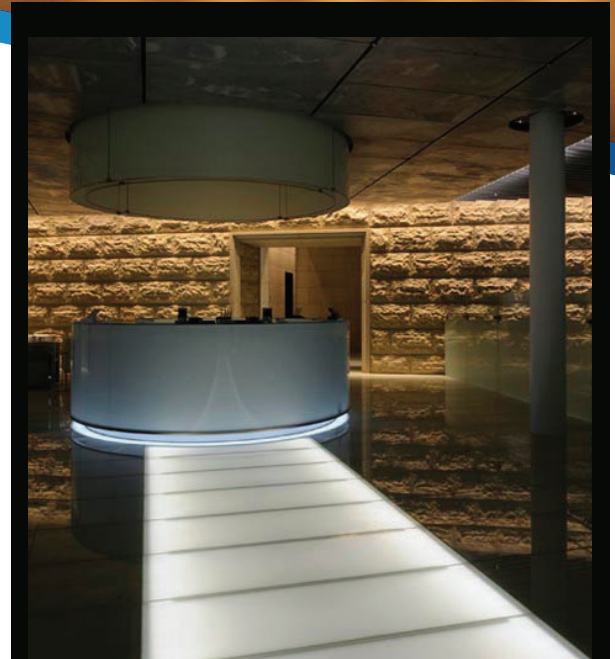

LED Wall Washer

LAST LIGHT

Sleek, powerful and efficient

The LED Wall Washer is the ideal solution for architectural, signage and landscape lighting applications.

FEATURES

- Safe 24V DC operation
- Low power consumption: 5.8W/FT
- Suitable for indoor and outdoor use
- Beam angle: 30°
- Available in 2700K, 3000K, 4000K colour temperatures
- Dimmable with dimmable drivers
- Field cuttable every 6". Custom cuts available.
- Long life 30, 000 hours
- cULus certified for wet locations
- 3 year limited warranty

APPLICATIONS

- Architectural lighting
- Signage
- Landscape lighting
- Exterior/interior commercial

DIMENSIONAL DIAGRAM