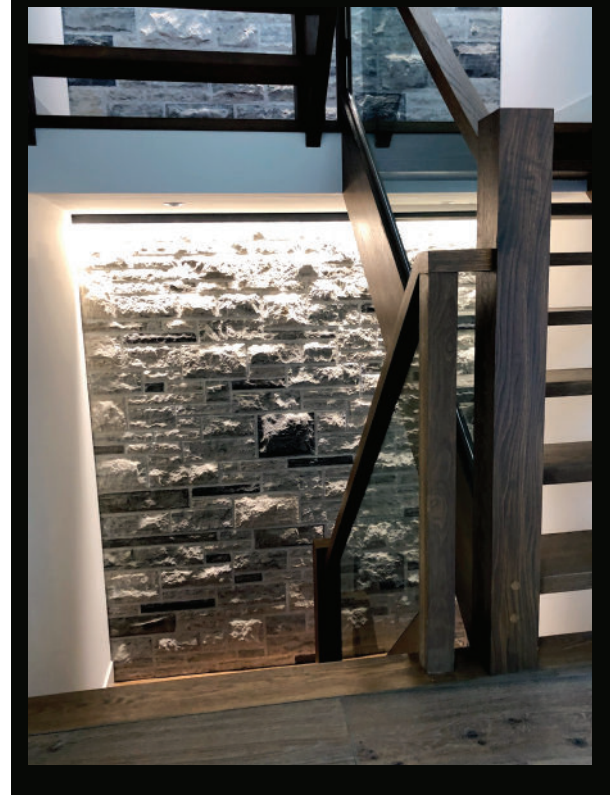

LED Wall Washer

LAST LIGHT

Sleek, powerful and efficient

The LED Wall Washer is the ideal solution for architectural, signage and landscape lighting applications.

FEATURES

- Safe 24V DC operation
- Low power consumption: 5.8W/FT
- Suitable for indoor and outdoor use
- Beam angle: 30°
- Available in 2700K, 3000K, 4000K colour temperatures
- Dimmable with dimmable drivers
- Field cuttable every 6". Custom cuts available.
- Long life 30, 000 hours
- cULus certified for wet locations
- 3 year limited warranty

APPLICATIONS

- Architectural lighting
- Signage
- Landscape lighting
- Exterior/interior commercial

DIMENSIONAL DIAGRAM