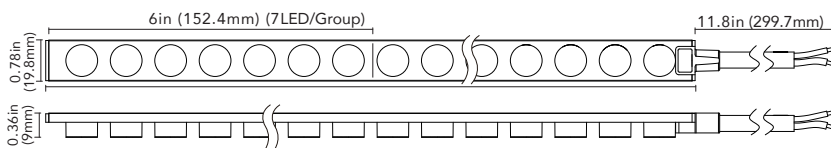

### FEATURES

- Safe 24V DC operation
- Low power consumption: 5.8W/FT
- Suitable for indoor and outdoor use
- Beam angle: 30°
- Available in 2700K, 3000K, 4000K colour temperatures
- Dimmable with dimmable drivers
- Field cuttable every 6". Custom cuts available.
- Long life 30, 000 hours
- cULus certified for wet locations
- 3 year limited warranty

### DIMENSIONAL DIAGRAM