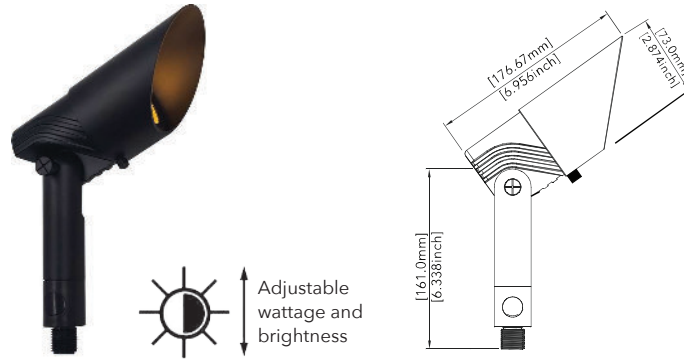

Elevate your landscaping with our versatile Wattage and Brightness Adjustable Up Light, offering precision control to highlight features, foliage, and ambiance, all in a sleek, robust design.

Key Features

- 24/36/60° beam spread
- Adjustable wattage 3-12W with a dip switch
- Engineered for outdoor lighting applications
- Die-cast aluminum construction
- Finish: Black
- Wet location listed
- 50,000 hour life
- 15 year limited warranty

Specifications

Color Temperature	2700/3000K
Input Voltage	9-17V AC/DC
Wattage	3-12W (Adjustable)
Lumens	900LM Max.
Beam Spread	24/36/60 Degree (Replacable)
Finish	Black Powder Coating
Life Span (hours)	50,000
Material	Die-cast Aluminum
Limited Warranty	15 years
Approvals	cETLus