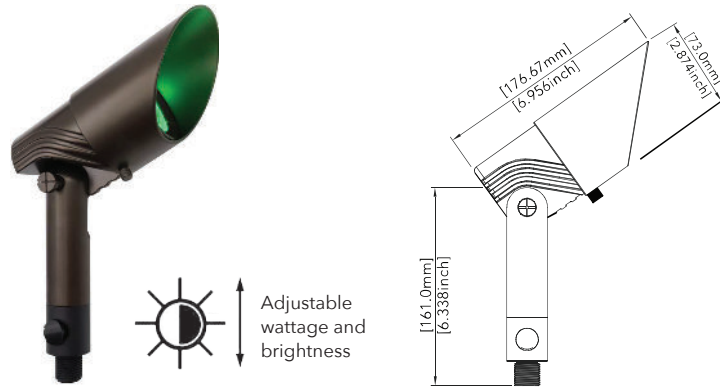

Illuminate your landscape with unparalleled sophistication using our Premium Wattage and Brightness Adjustable Up Light, designed for precision control and unmatched aesthetics, bringing out the best in your outdoor spaces.

Key Features

- Made of durable die-cast aluminum
- Bluetooth control
- RGBCW multi-color
- Lens angle 24/36/60 degree replaceable
- 15 year warranty

Specifications

Color Temperature	2700K-6000K
Input Voltage	9-17V AC/DC
Wattage	0-8W (Adjustable)
Lumens	500LM Max.
Beam Spread	24/36/60 Degree (Replacable)
Finish	Black Powder Coating
Control Mode	Bluetooth
Material	Die-cast Aluminum
Limited Warranty	15 years
Approvals	cETLus