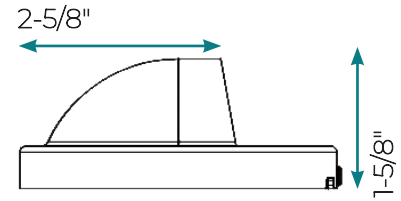

Easy replacement

Adjustable wattage

3W 2W 1W

Features:

- 70° beam spread
- Adjustable wattage from 1W to 3W with a dip switch
- Engineered for outdoor lighting applications
- Aluminum construction
- Finish: Black
- Wet location listed
- Temperature rating: -40°C-+40°C
- 85 CRI
- 50,000 hour life
- 3 year limited warranty