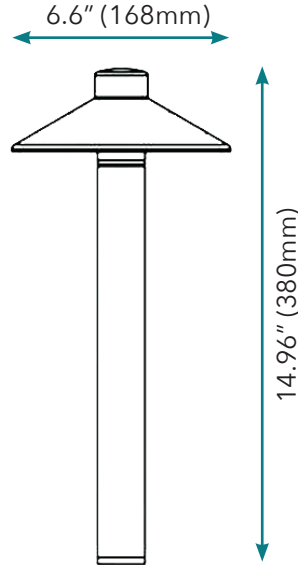

Illuminate your outdoor pathways with timeless elegance and precision control using our Classic Top Pathway Light to create the perfect ambiance for any setting.

Features:

- Die-cast brass construction
- Wet location listed
- Operating temperature: -20°C +40°C
- 85 CRI
- Finish: Black
- 50,000 hour life
- 5 year limited warranty

Specifications

Color Temperature	3000K
Input Voltage	12V AC/DC
Power Consumption (W)	5W
Lumens	400LM
Lens	Clear glass
CRI	85
Life Span (hours)	50,000
Limited Warranty	5 years
Approvals	cETLus

Ordering Codes: